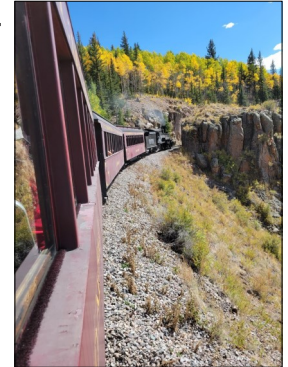

**TRAVEL
SHOWCASE**

January 13th, 2022

5:30 PM - Heritage Room

Join us for a glimpse at our upcoming travel opportunities for 2022 and 2023!

RSVP by Jan. 10th with Lisa or Aleasha

Did you know☆☆☆?

You can open a Christmas Club Savings account and save money all year long for the holidays! It only takes $5 deposit to open and no early withdrawals are allowed. We will mail a check to you in November with your balance and earned interest, just in time to do your shopping!

Colorado Rails Photo Gallery

Enjoy some pictures from our trip on the Colorado Rails! We had a great time; the weather could not have been better. The aspens were changing color while we were there and the train rides gave us beautiful views and brilliant pictures! We even got to be part of an elk traffic jam! We made so many great memories!

- Lisa Thompson