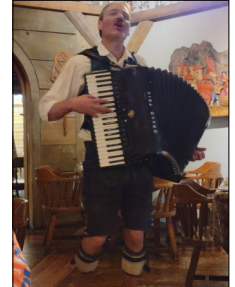

**TRAVEL
SHOWCASE**

January 13th, 2022

5:30 PM - Heritage Room

Join us for a glimpse at our upcoming travel opportunities for 2022 and 2023!

RSVP by Jan. 10th with Lisa or Aleasha

Did you know☆☆☆?

You can open a Christmas Club Savings account and save money all year long for the holidays! It only takes $5 deposit to open and no early withdrawals are allowed. We will mail a check to you in November with your balance and earned interest, just in time to do your shopping!

Colorado Rails Photo Gallery

Enjoy some pictures from our trip on the Colorado Rails! We had a great time; the weather could not have been better. The aspens were changing color while we were there and the train rides gave us beautiful views and brilliant pictures! We even got to be part of an elk traffic jam! We made so many great memories!

- Lisa Thompson